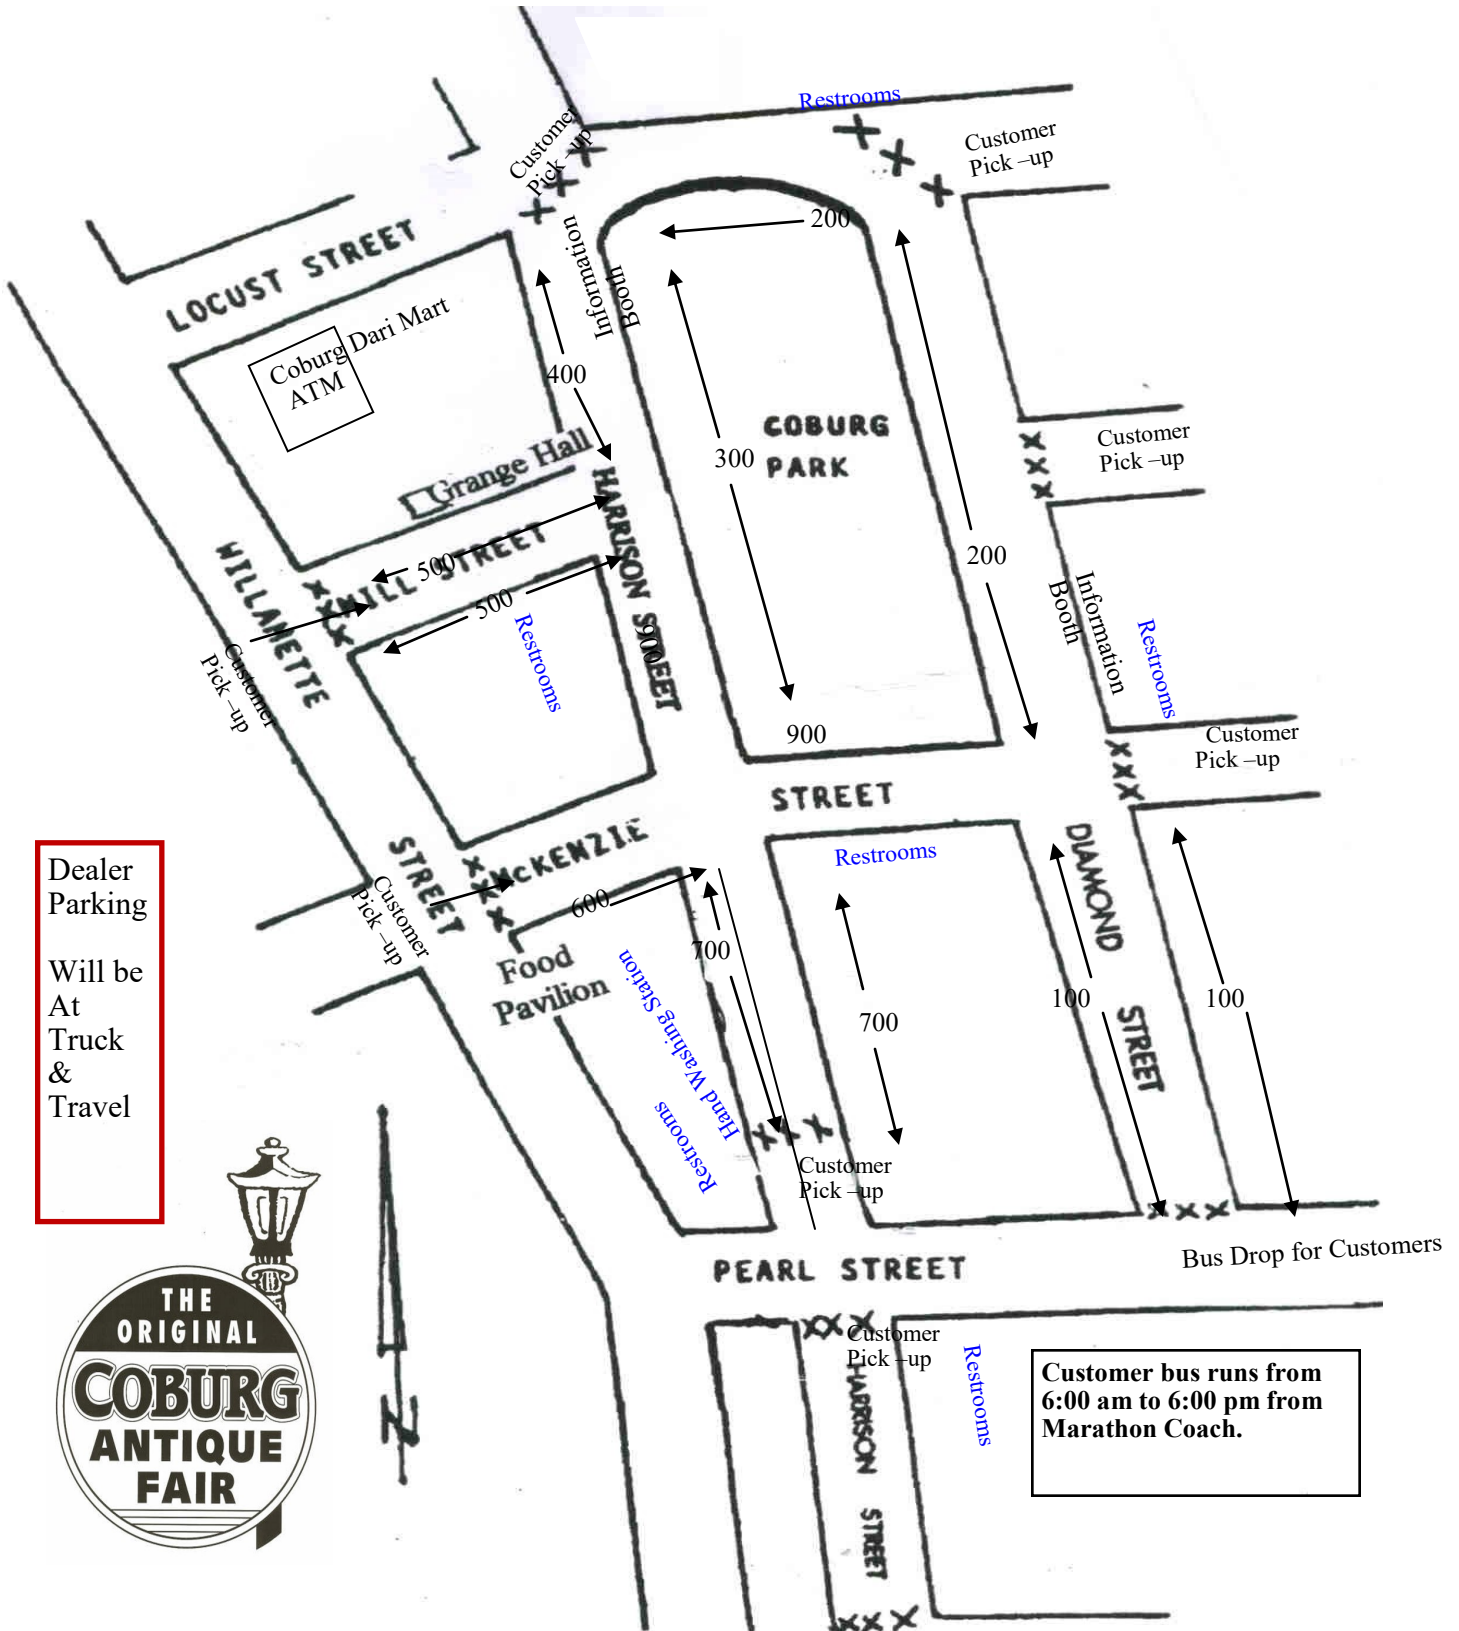

2019 Coburg Antique & Vintage Fair Dealer Map

Dealer Parking
Will be At
Truck &
Travel

Customer bus runs from
6:00 am to 6:00 pm from
Marathon Coach.